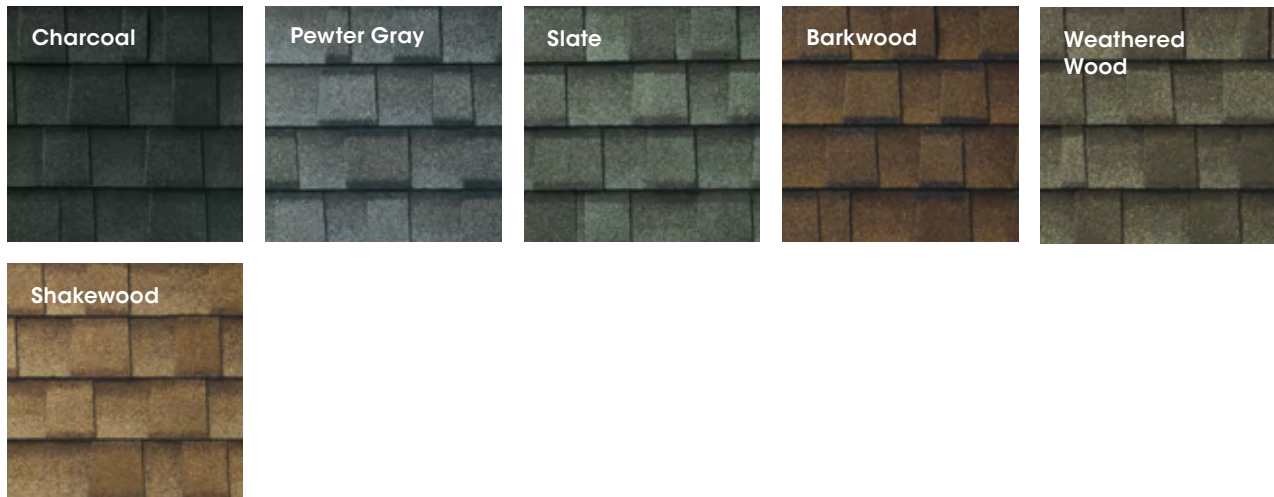

For more details visit gaf.com/uhdz

¹30-year StainGuard Plus PRO™ Algae Protection Limited Warranty against blue-green algae discoloration is available only on products sold in packages bearing the StainGuard Plus PRO™ logo. See GAF Shingle & Accessory Limited Warranty for complete coverage and restrictions, and qualifying products.

NOTE: It is difficult to reproduce the color clarity and actual color blends of these products. Before selecting your color, please ask to see several full-size shingles.